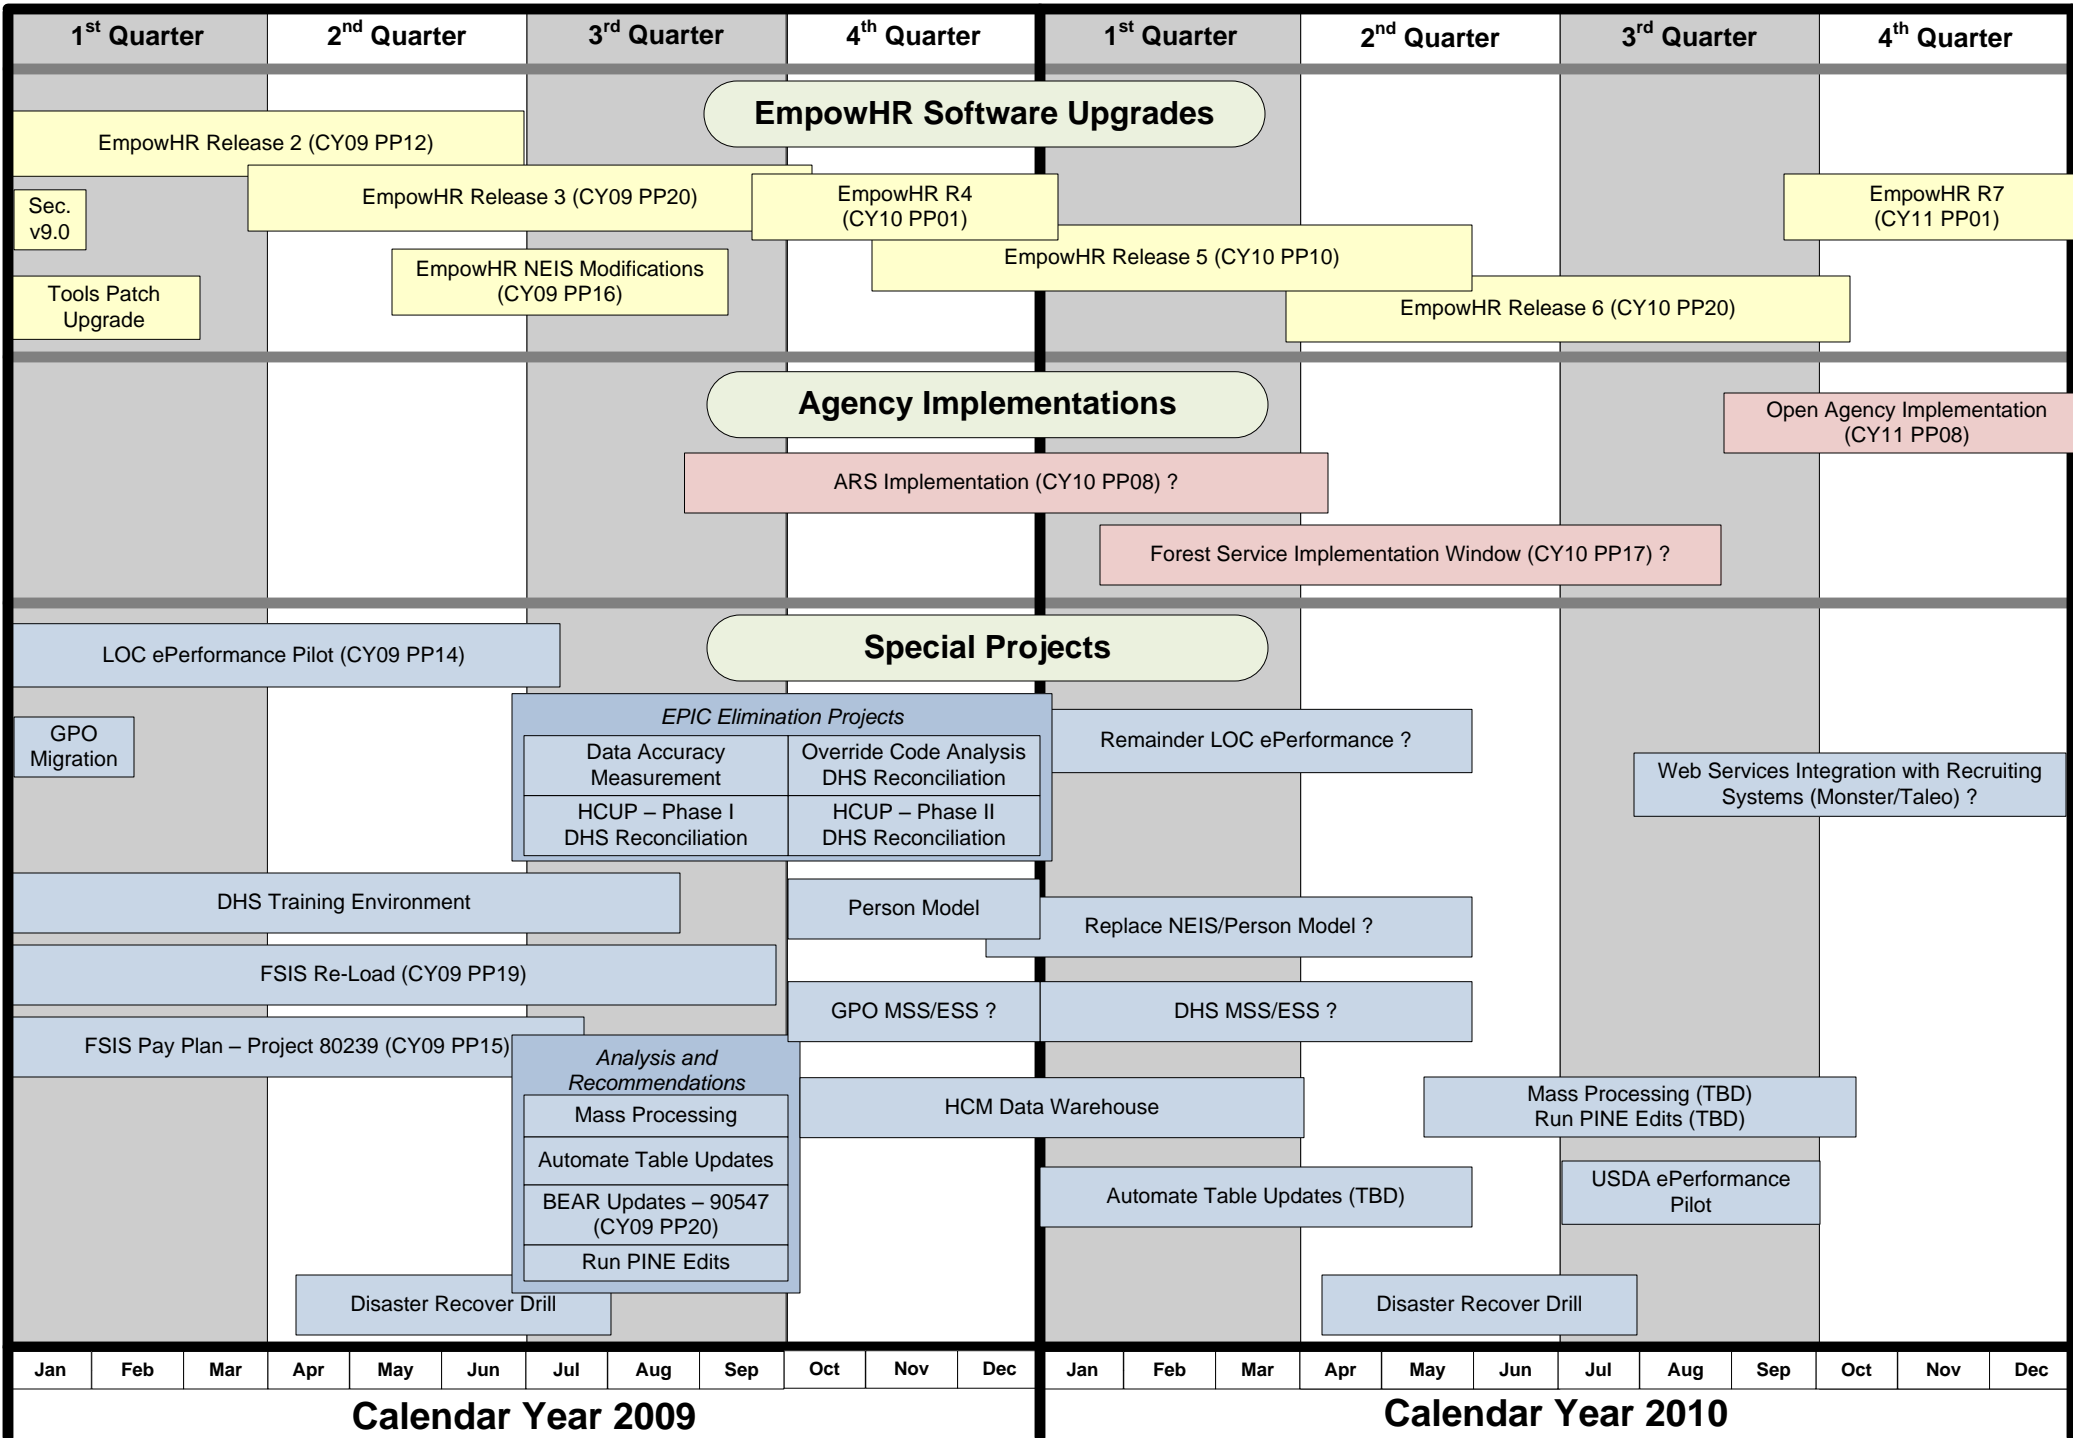

USDA National Finance Center EmpowHR Timeline

08/13/09

? Indicates that Agency has not agreed on Implementation

USDA National Finance Center EmpowHR Timeline

08/13/09

? Indicates that Agency has not agreed on Implementation