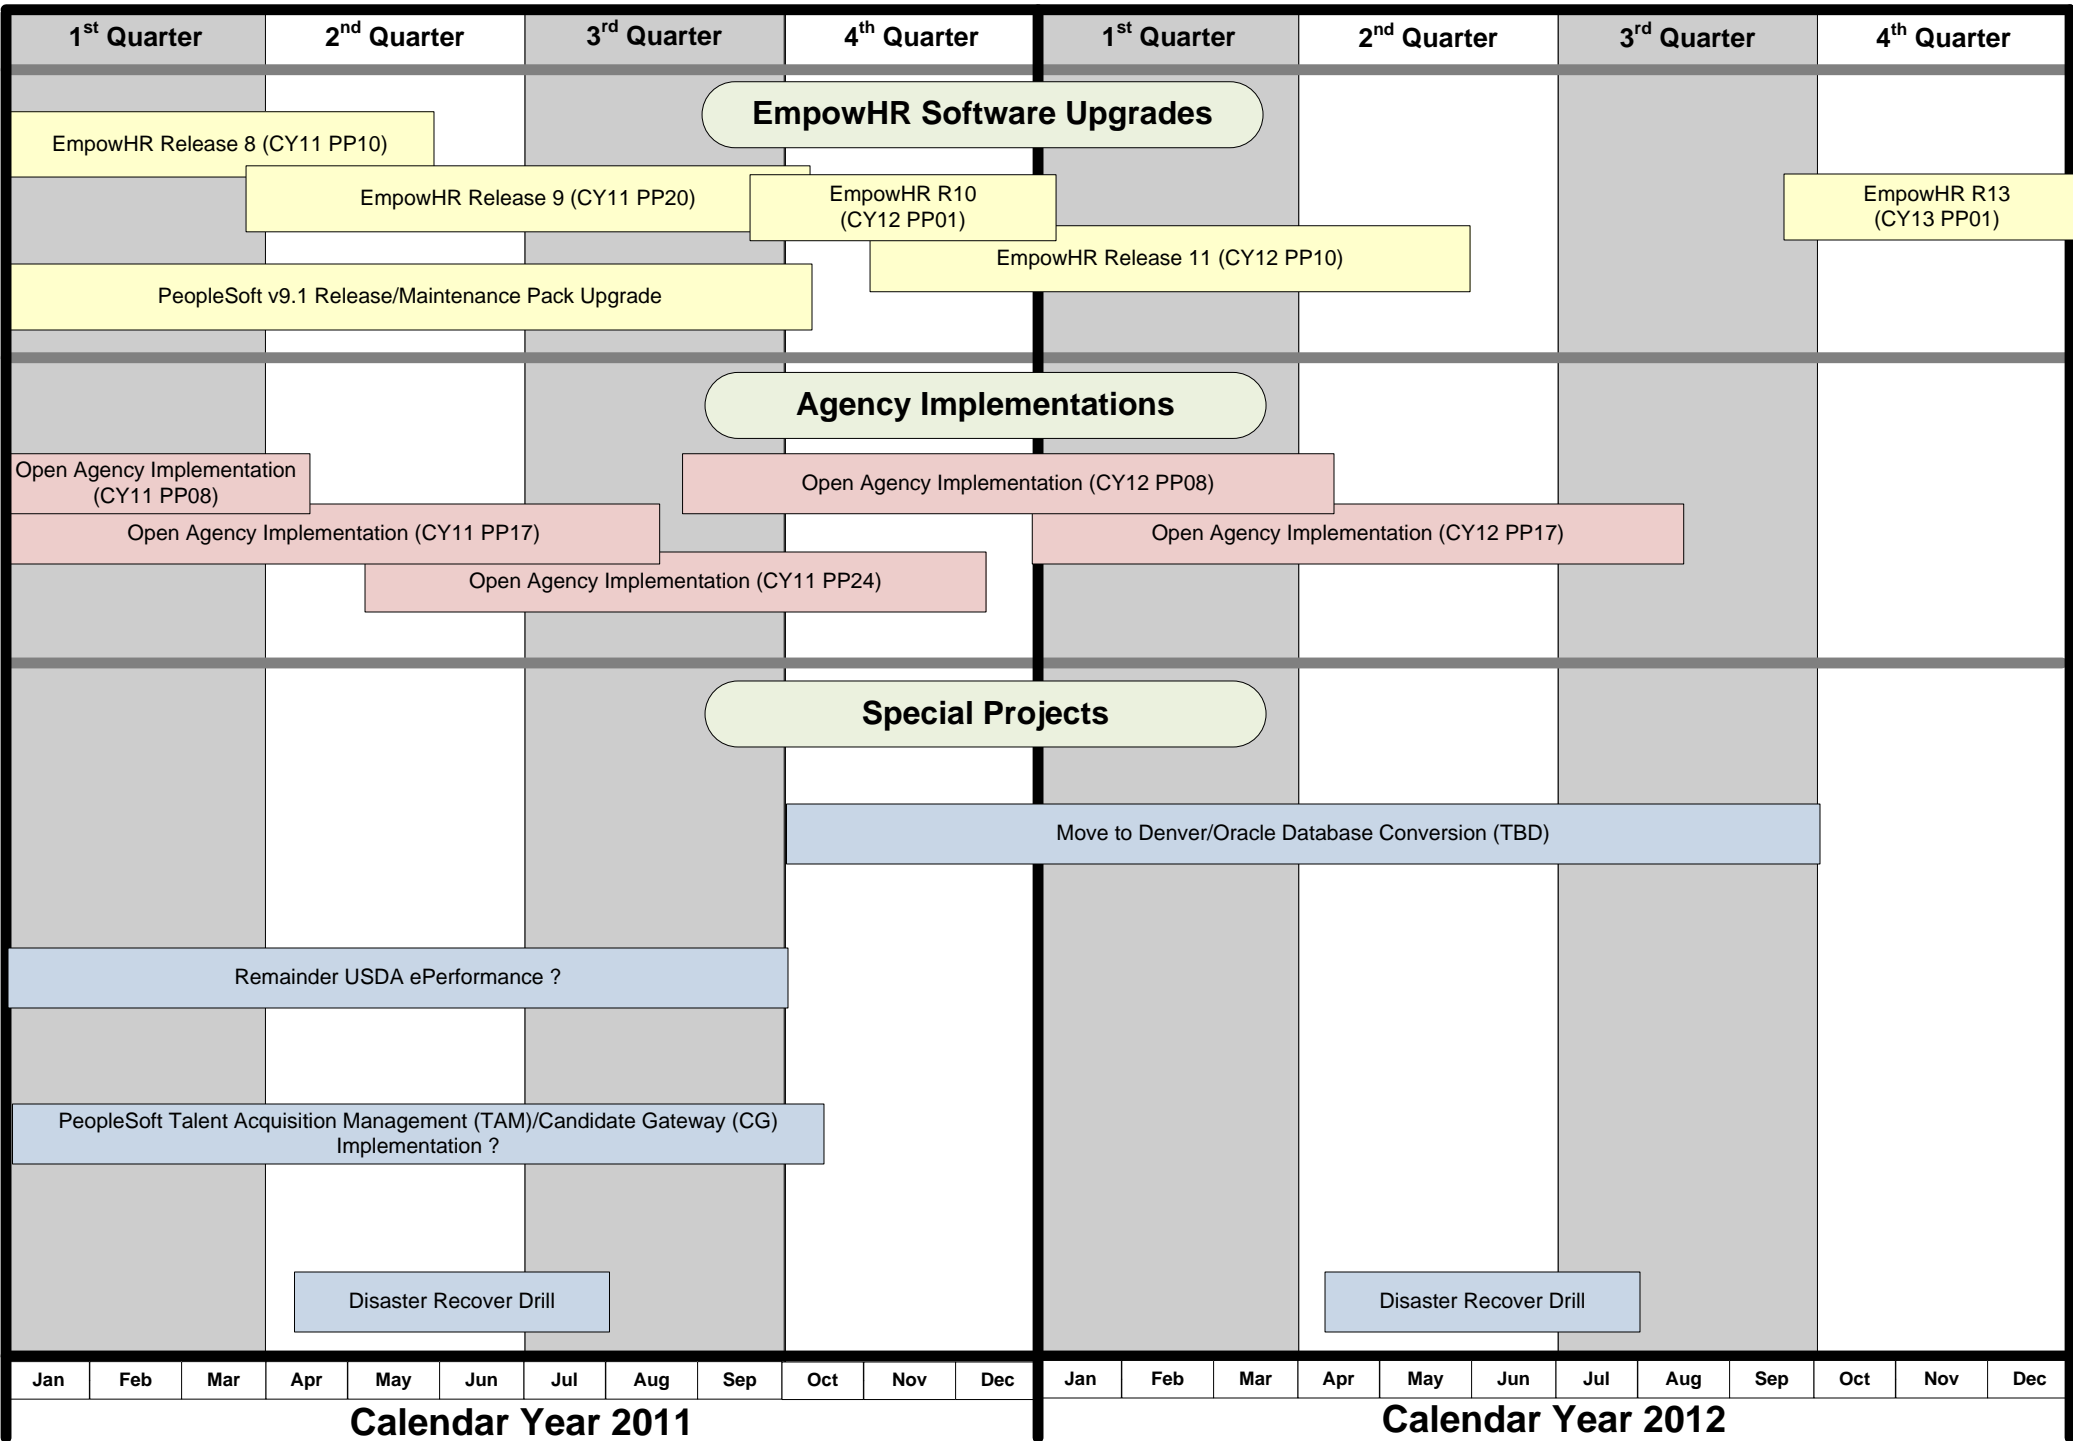

USDA National Finance Center EmpowHR Timeline

08/13/09

? Indicates that Agency has not agreed on Implementation

USDA National Finance Center EmpowHR Timeline

08/13/09

? Indicates that Agency has not agreed on Implementation